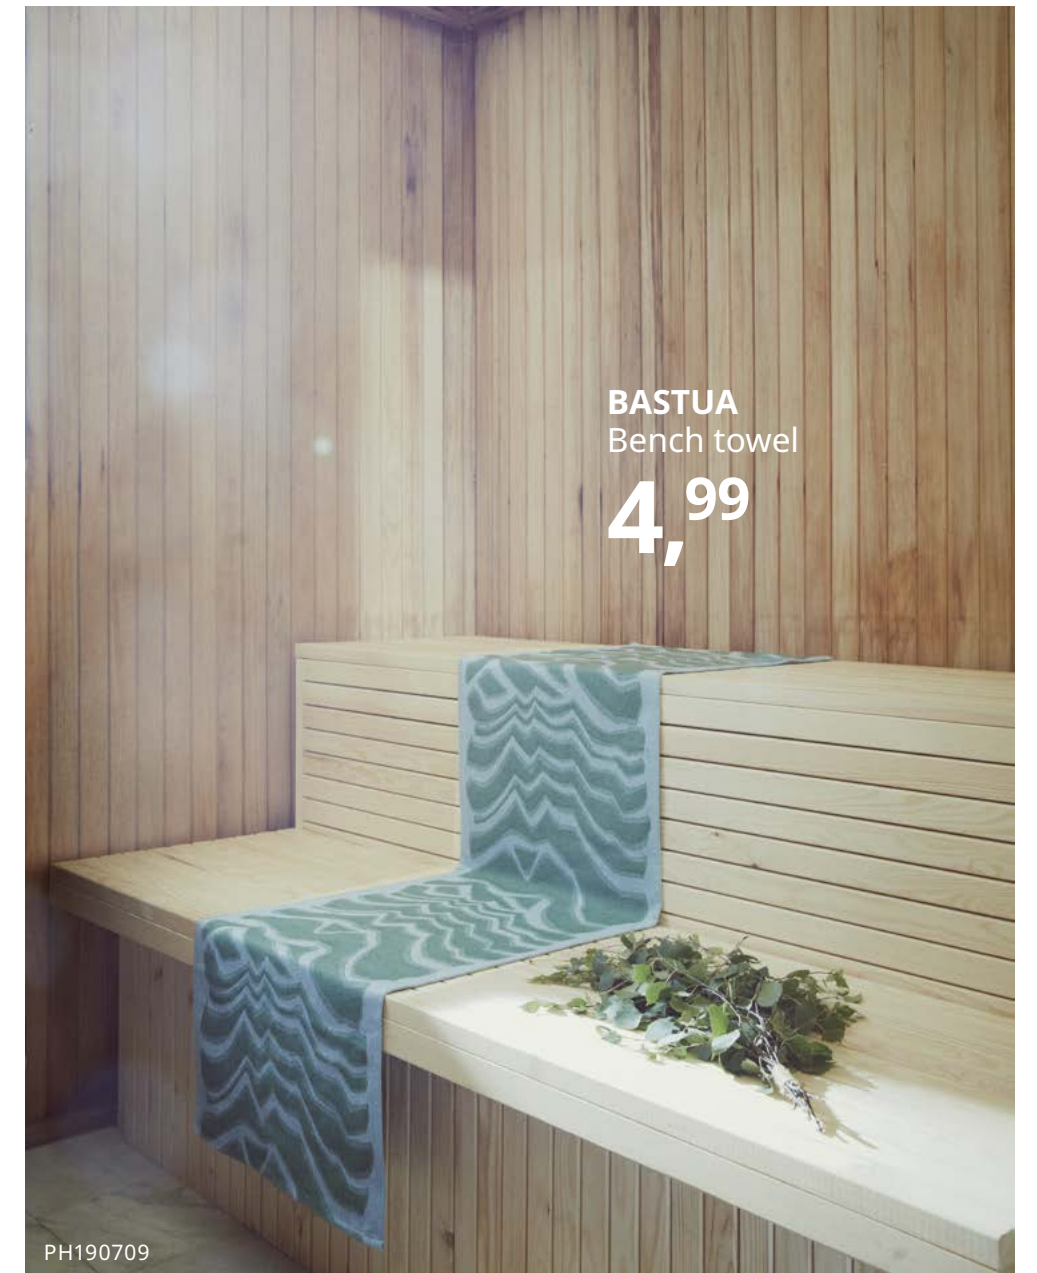

These bench towels feature a pattern inspired by the soft, curved cuts of log walls in traditional sauna cabins. They come in two versatile sizes; they're wonderful to use in the sauna, but could be used as table runners or tea towels, too.

BASTUA bench towel 45x60 blue/green 005.447.18 4,99