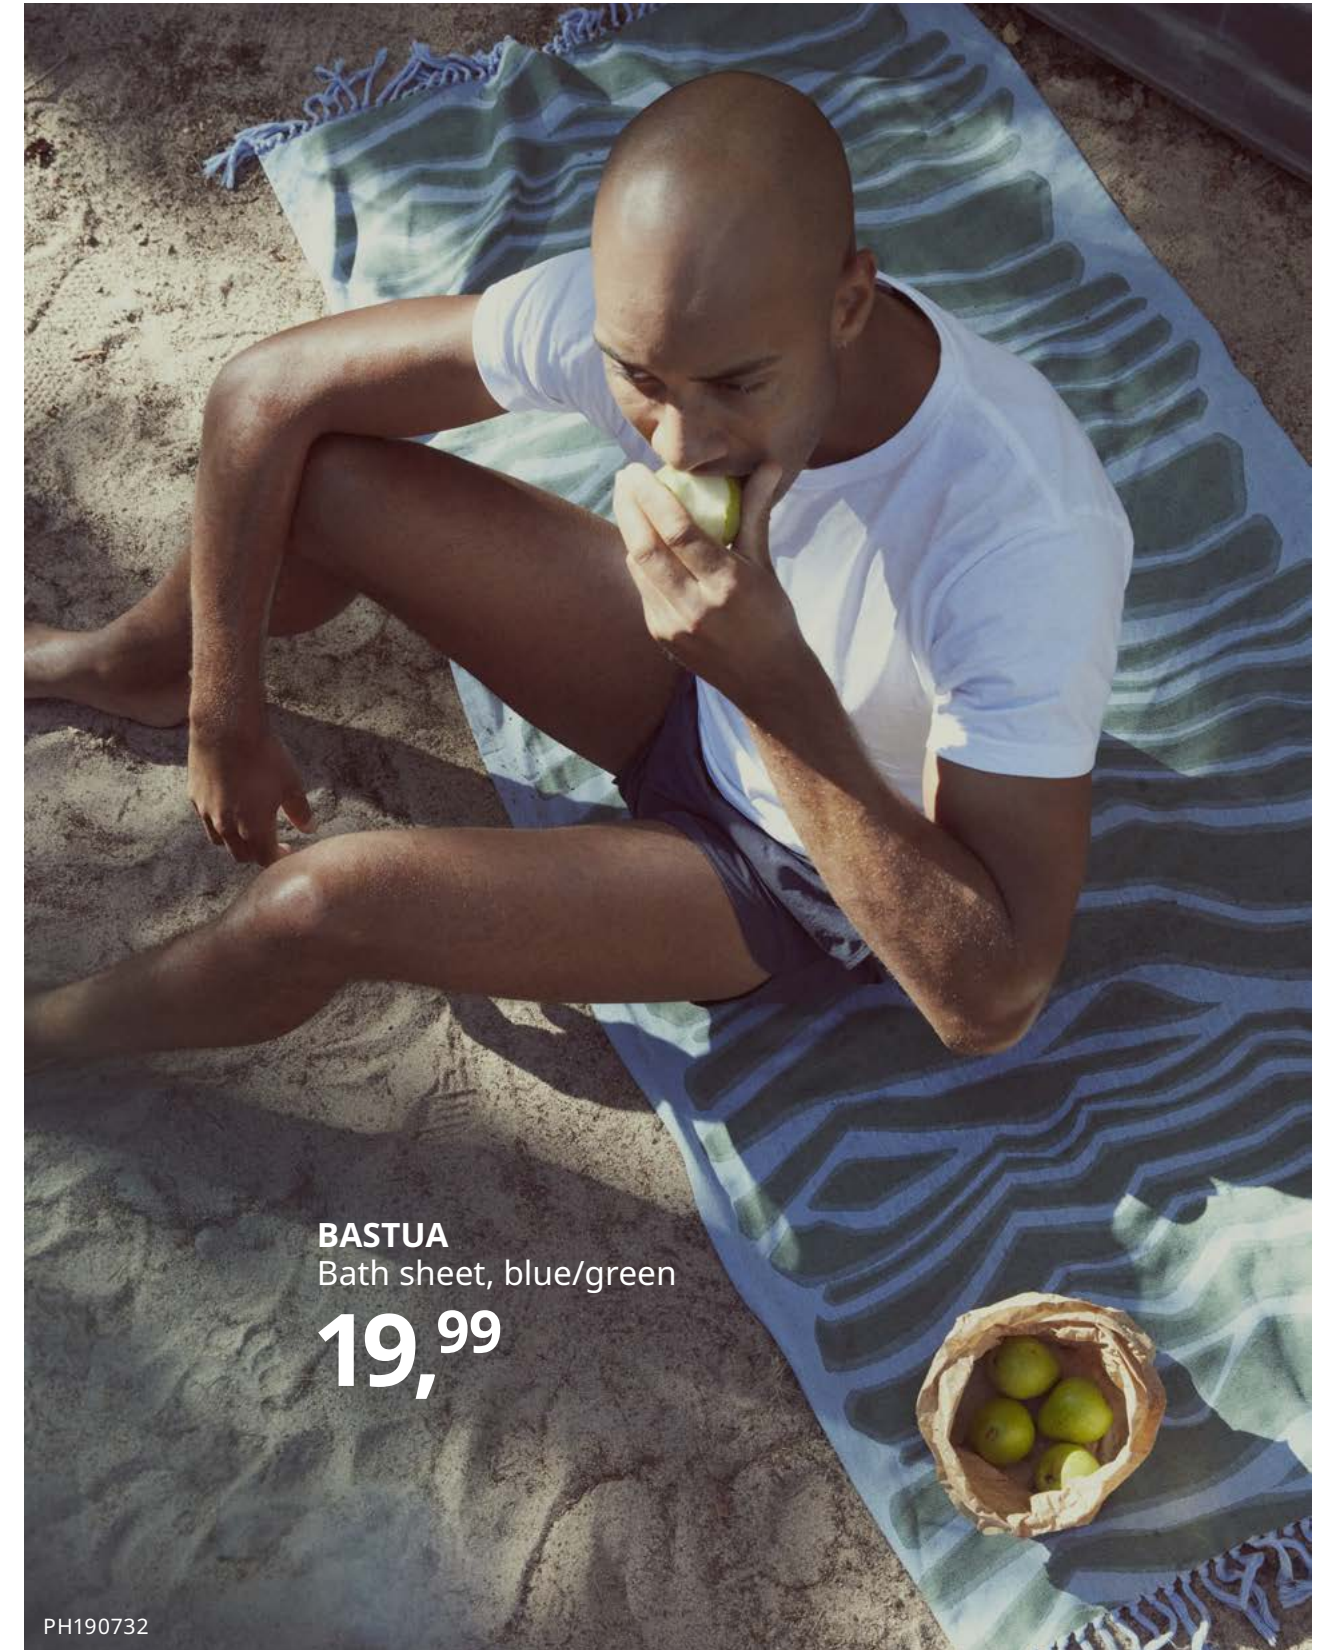

BASTUA
Bath sheet, blue/green

19,99

PH190732