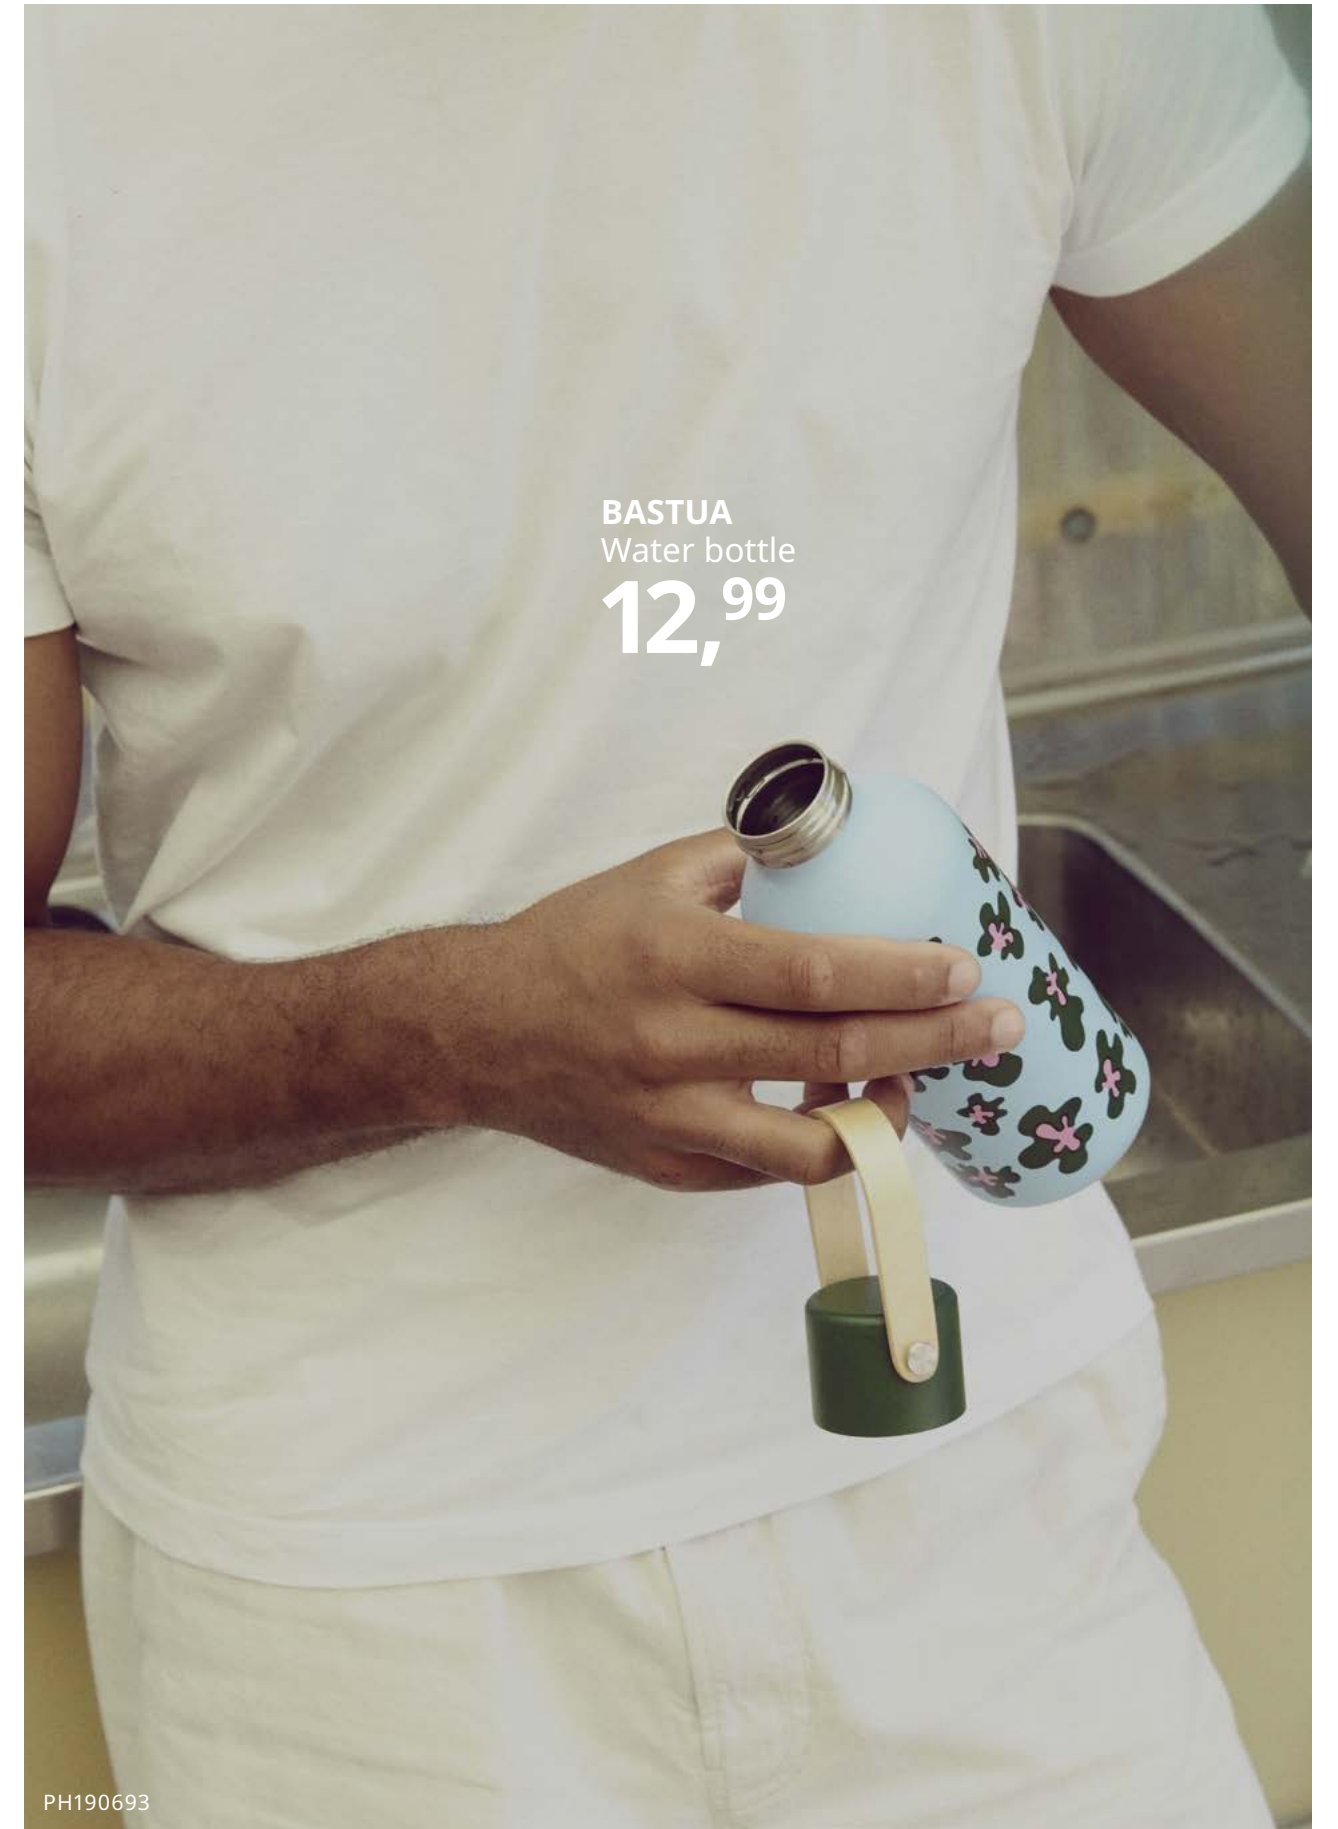

BASTUA
Water bottle
12,99

PH190693