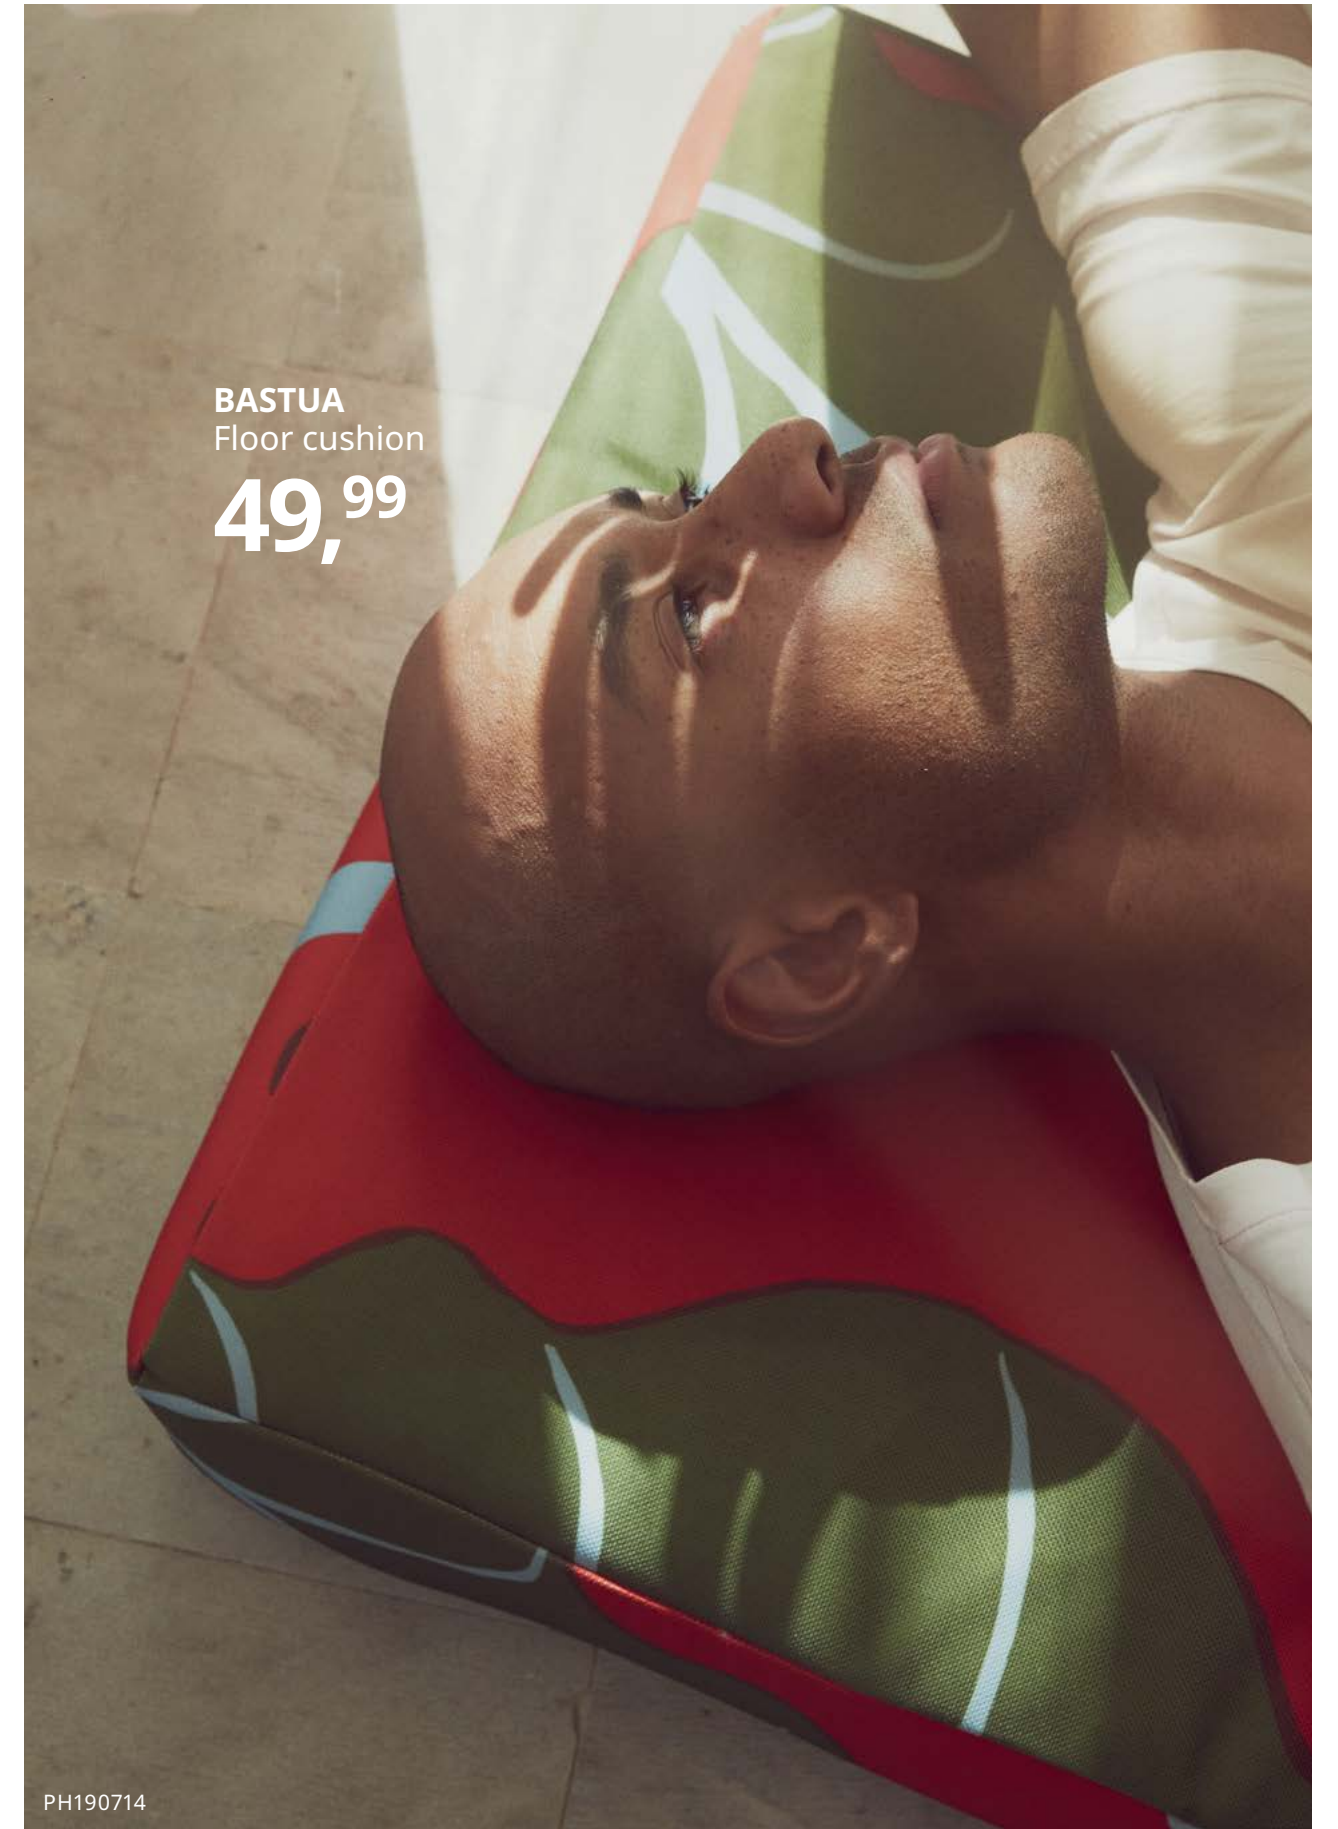

BASTUA
Floor cushion
49,99

PH190714