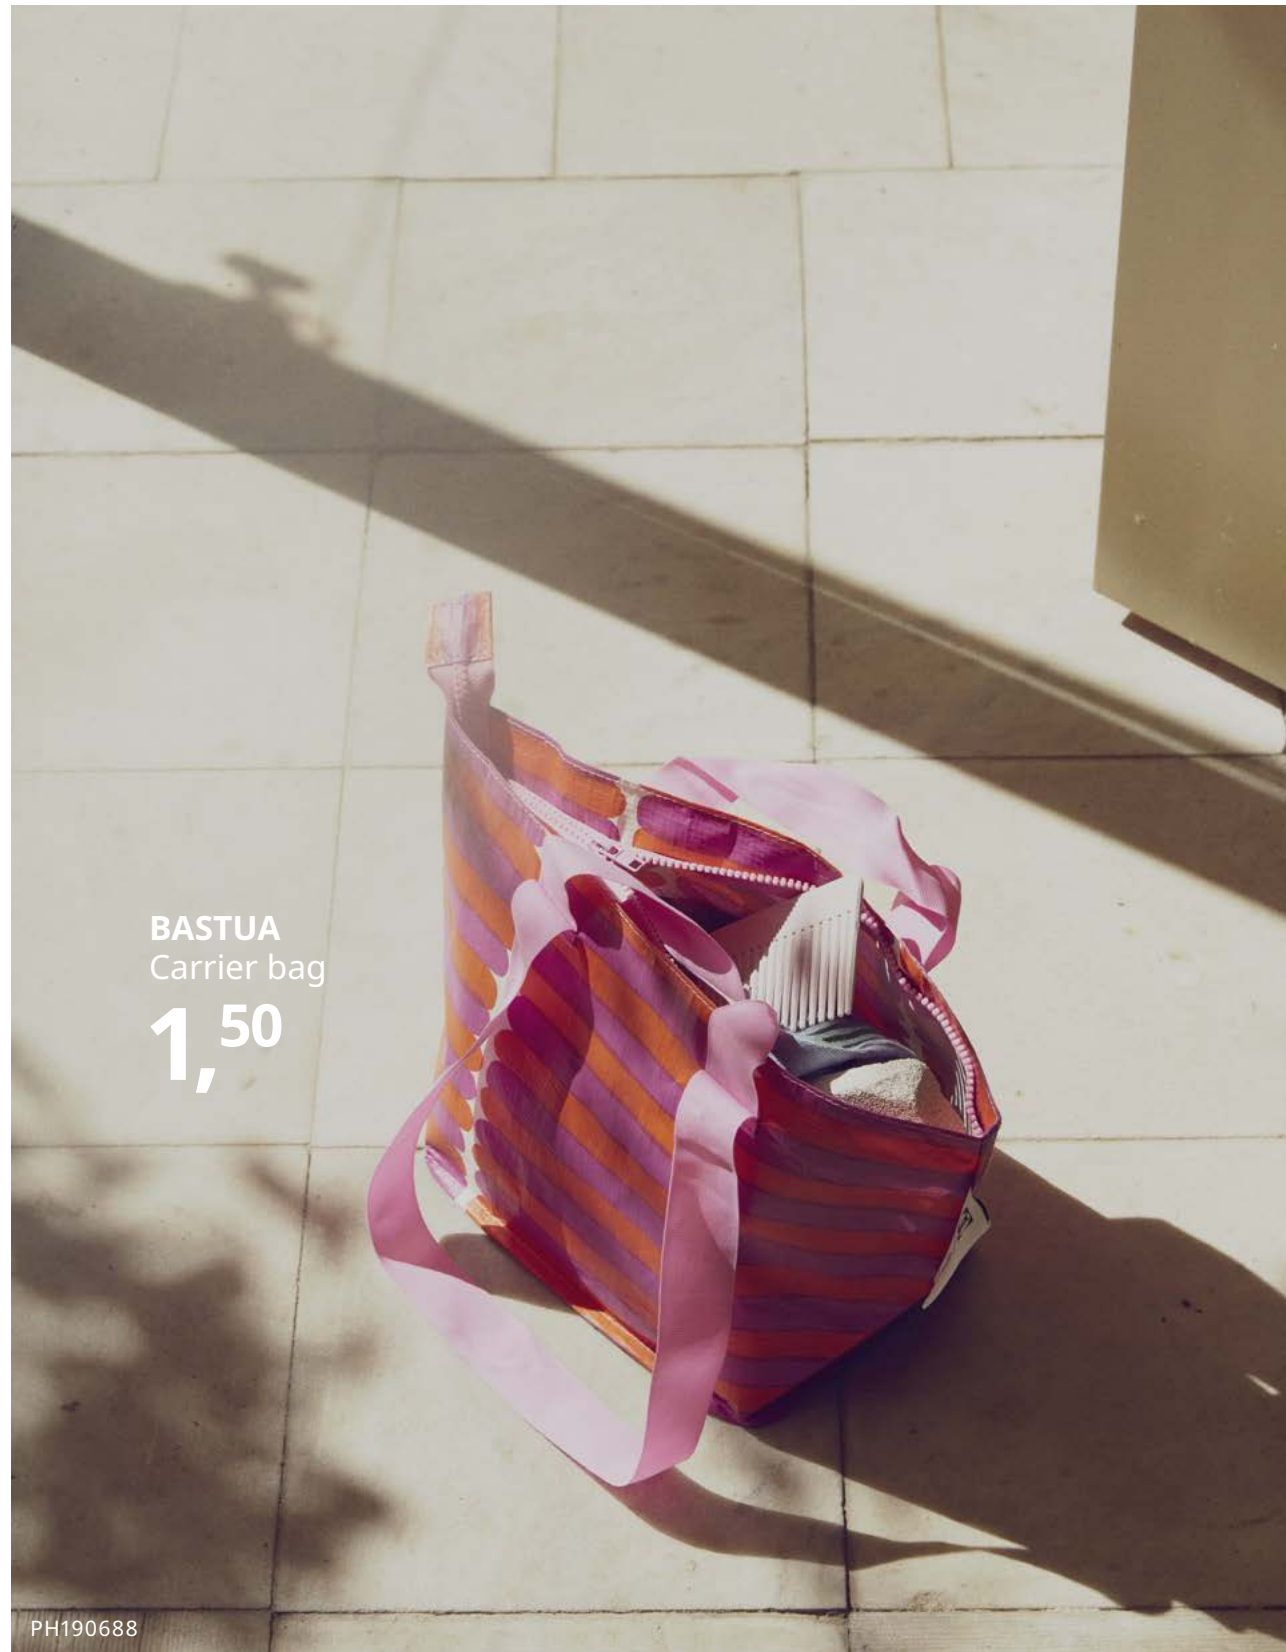

The eye-catching stripe pattern inspired by slats on sauna benches features in this carrier bag. This colourful bag is just the perfect size for a lunch box or for storing small items when going on a trip. Zip it up and you're ready for adventures.

BASTUA carrier bag 22x22x15 cm/7 l pink 905.426.68 1,50