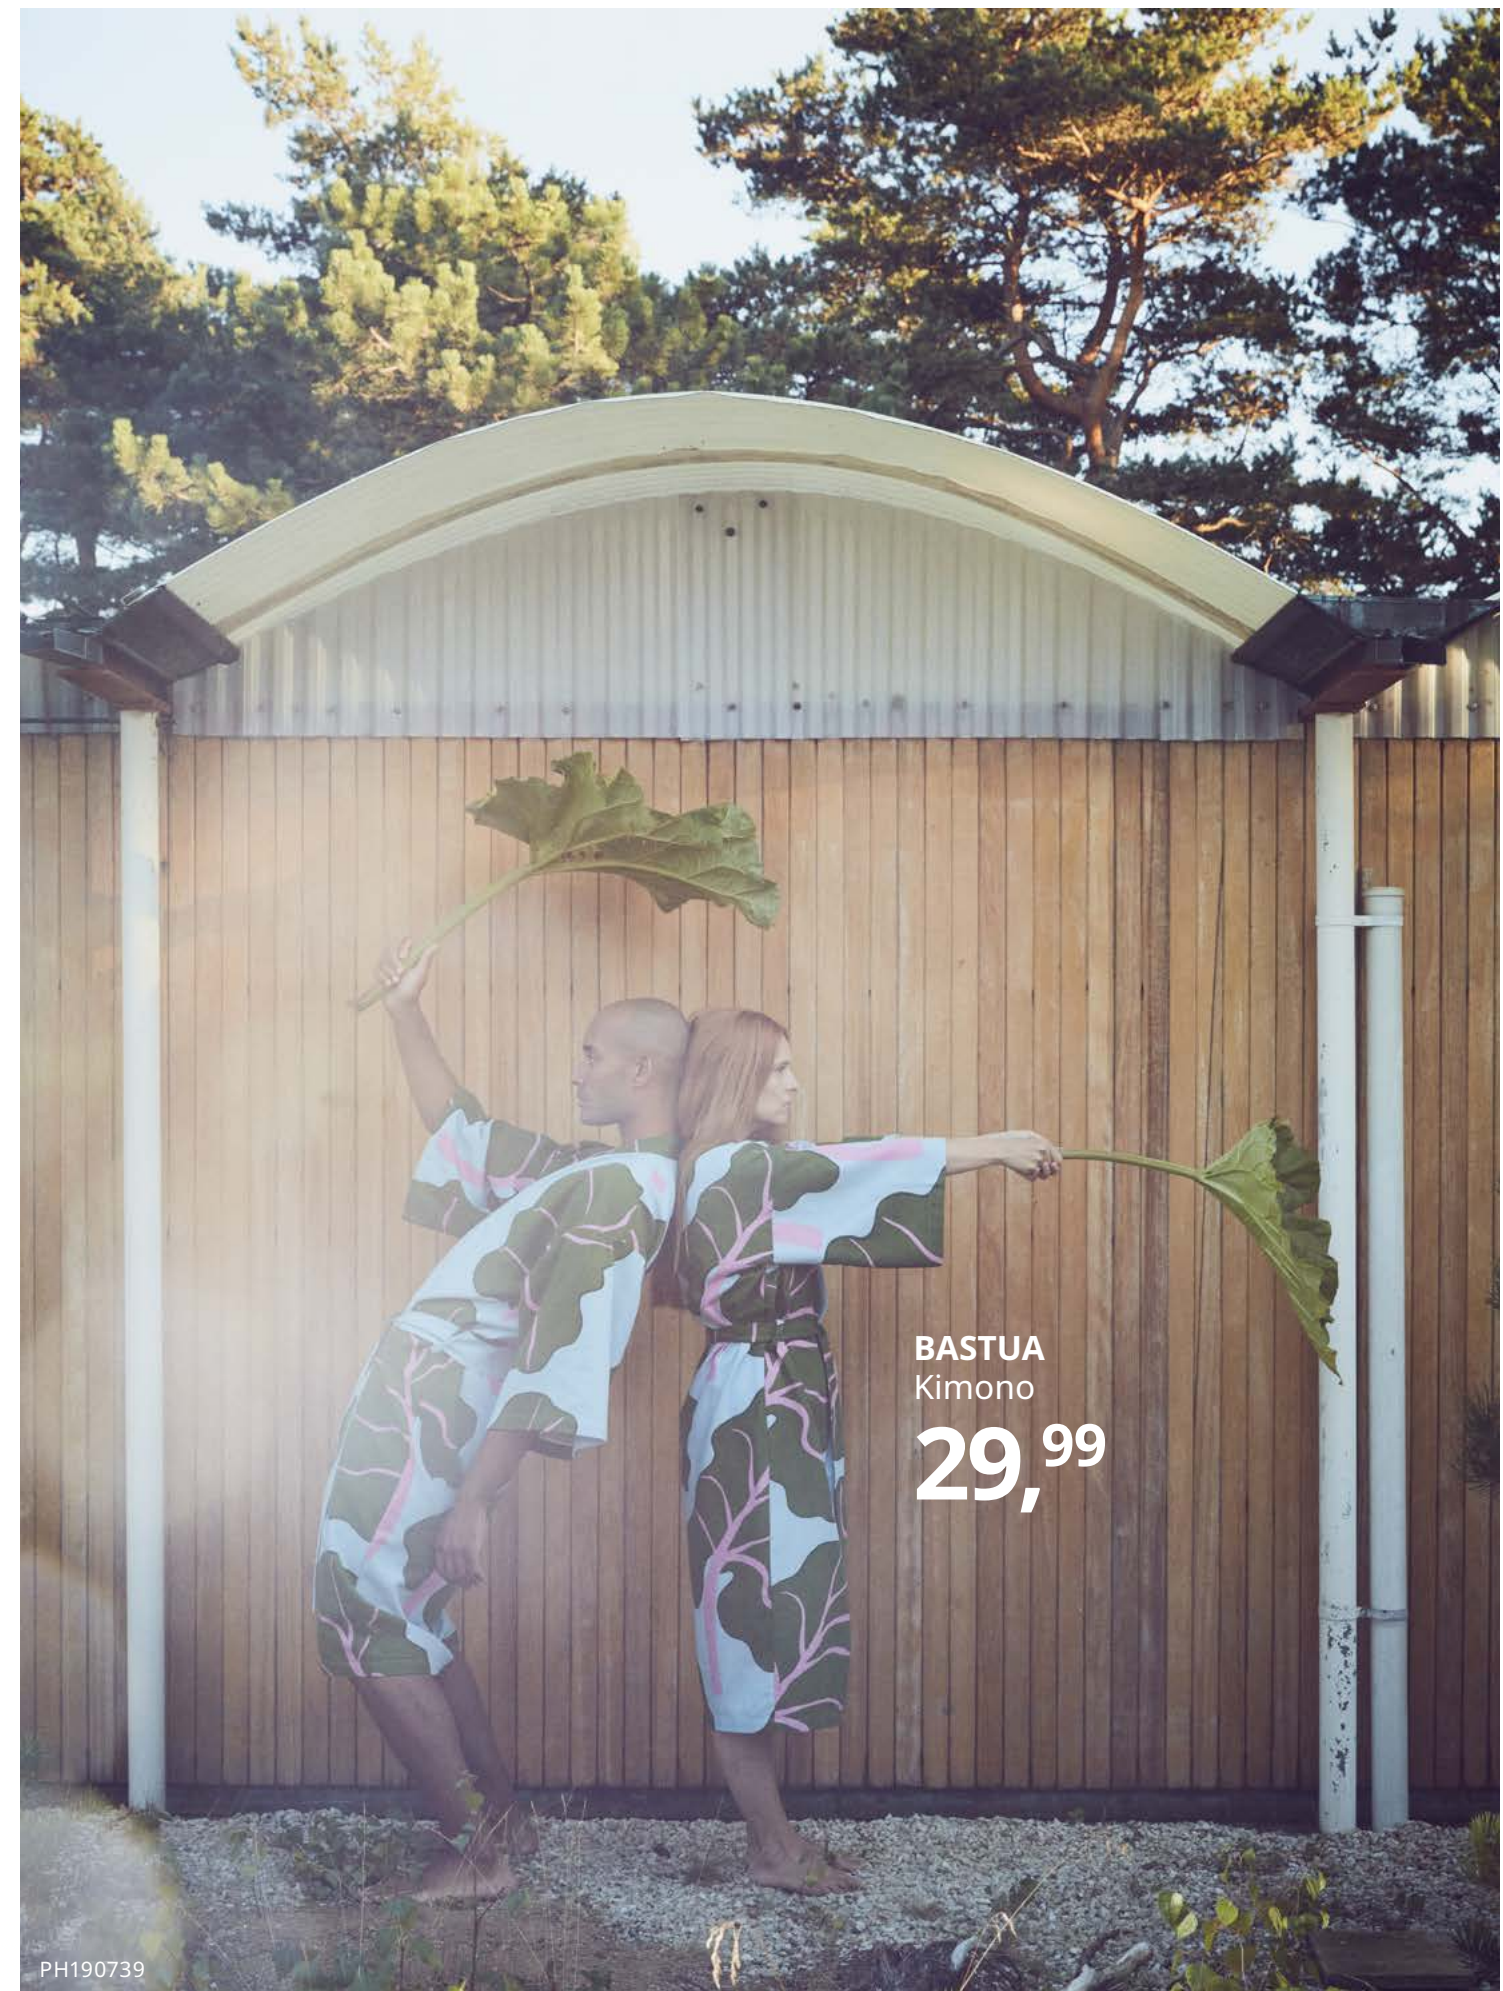

“The colours of my prints were inspired by the Finnish summer, and also, the endless nights.”

Maija Louekari – Designer, Marimekko

BASTUA
Kimono
29,99

PH190739