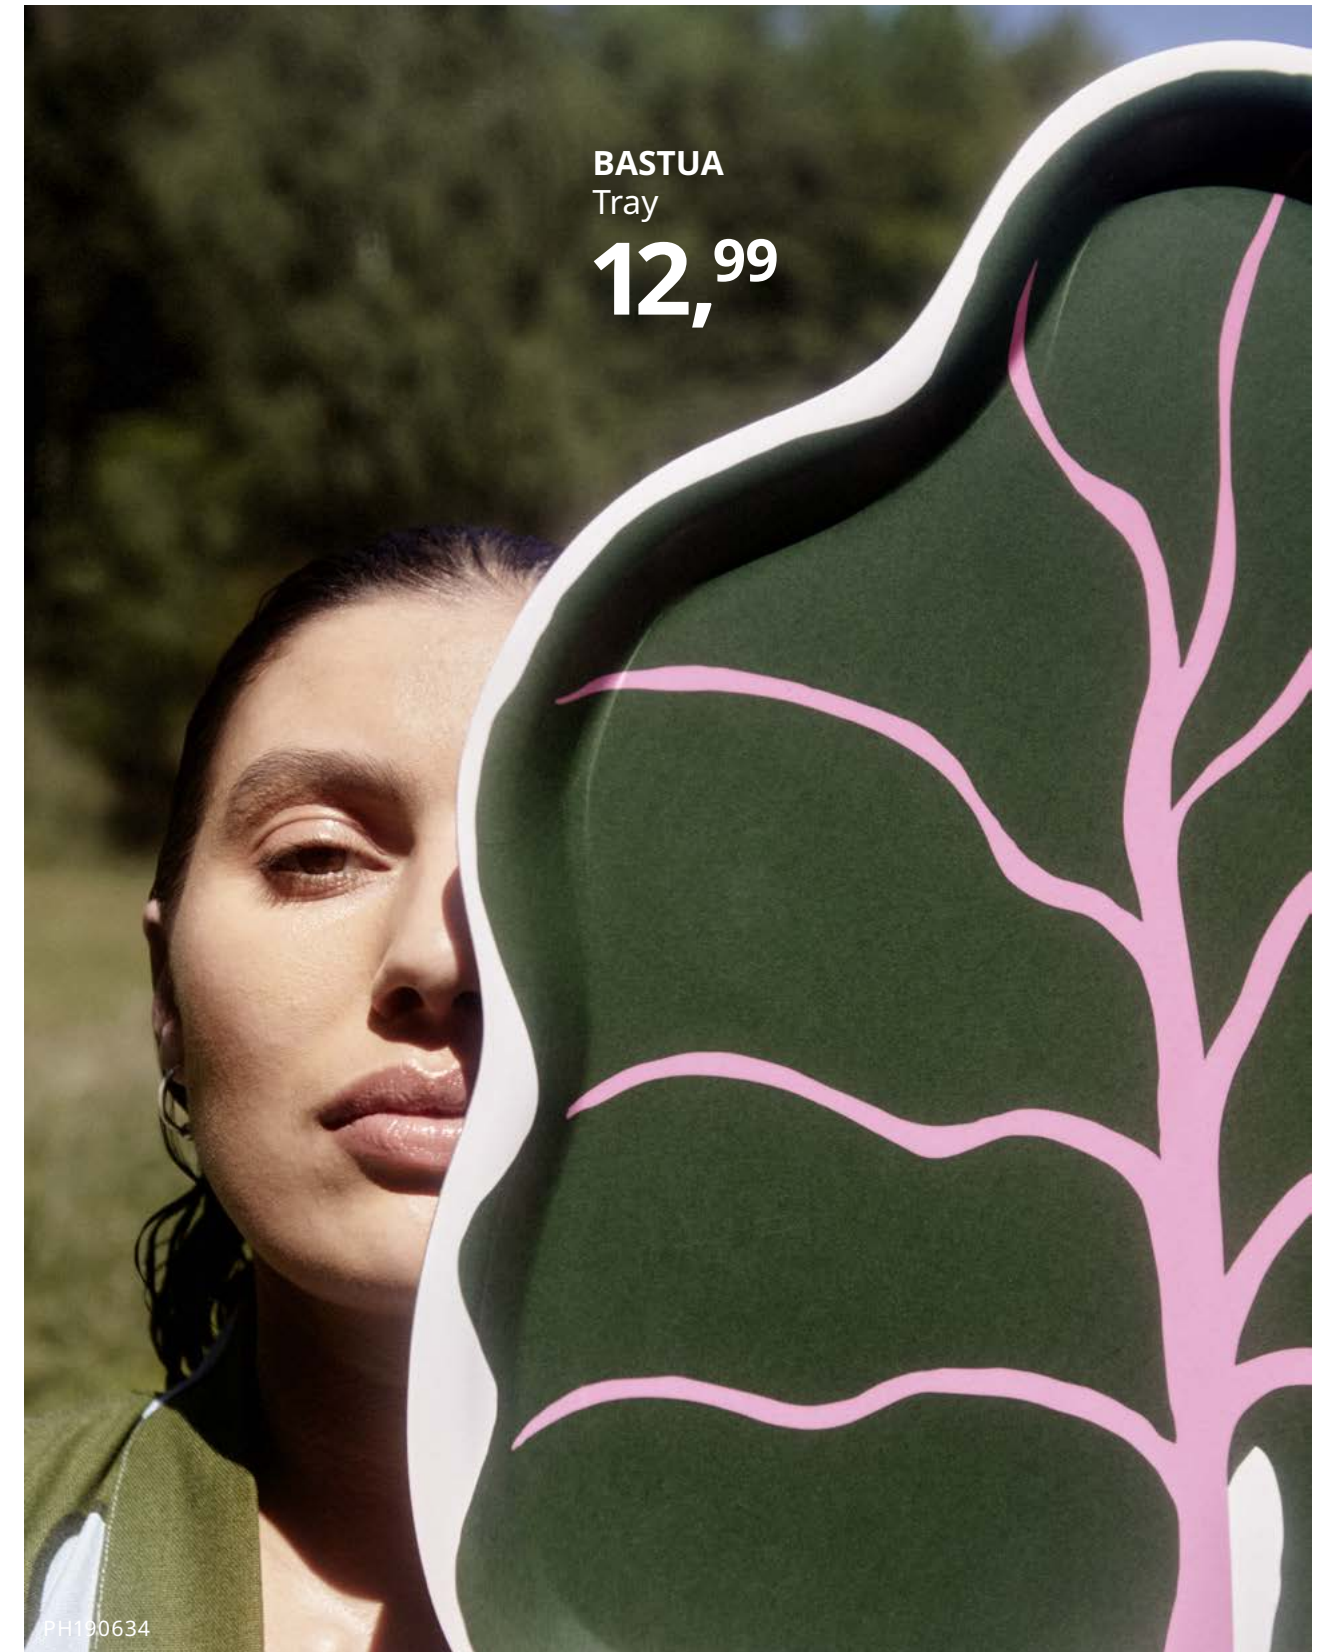

BASTUA
Tray
12,99

PH190634