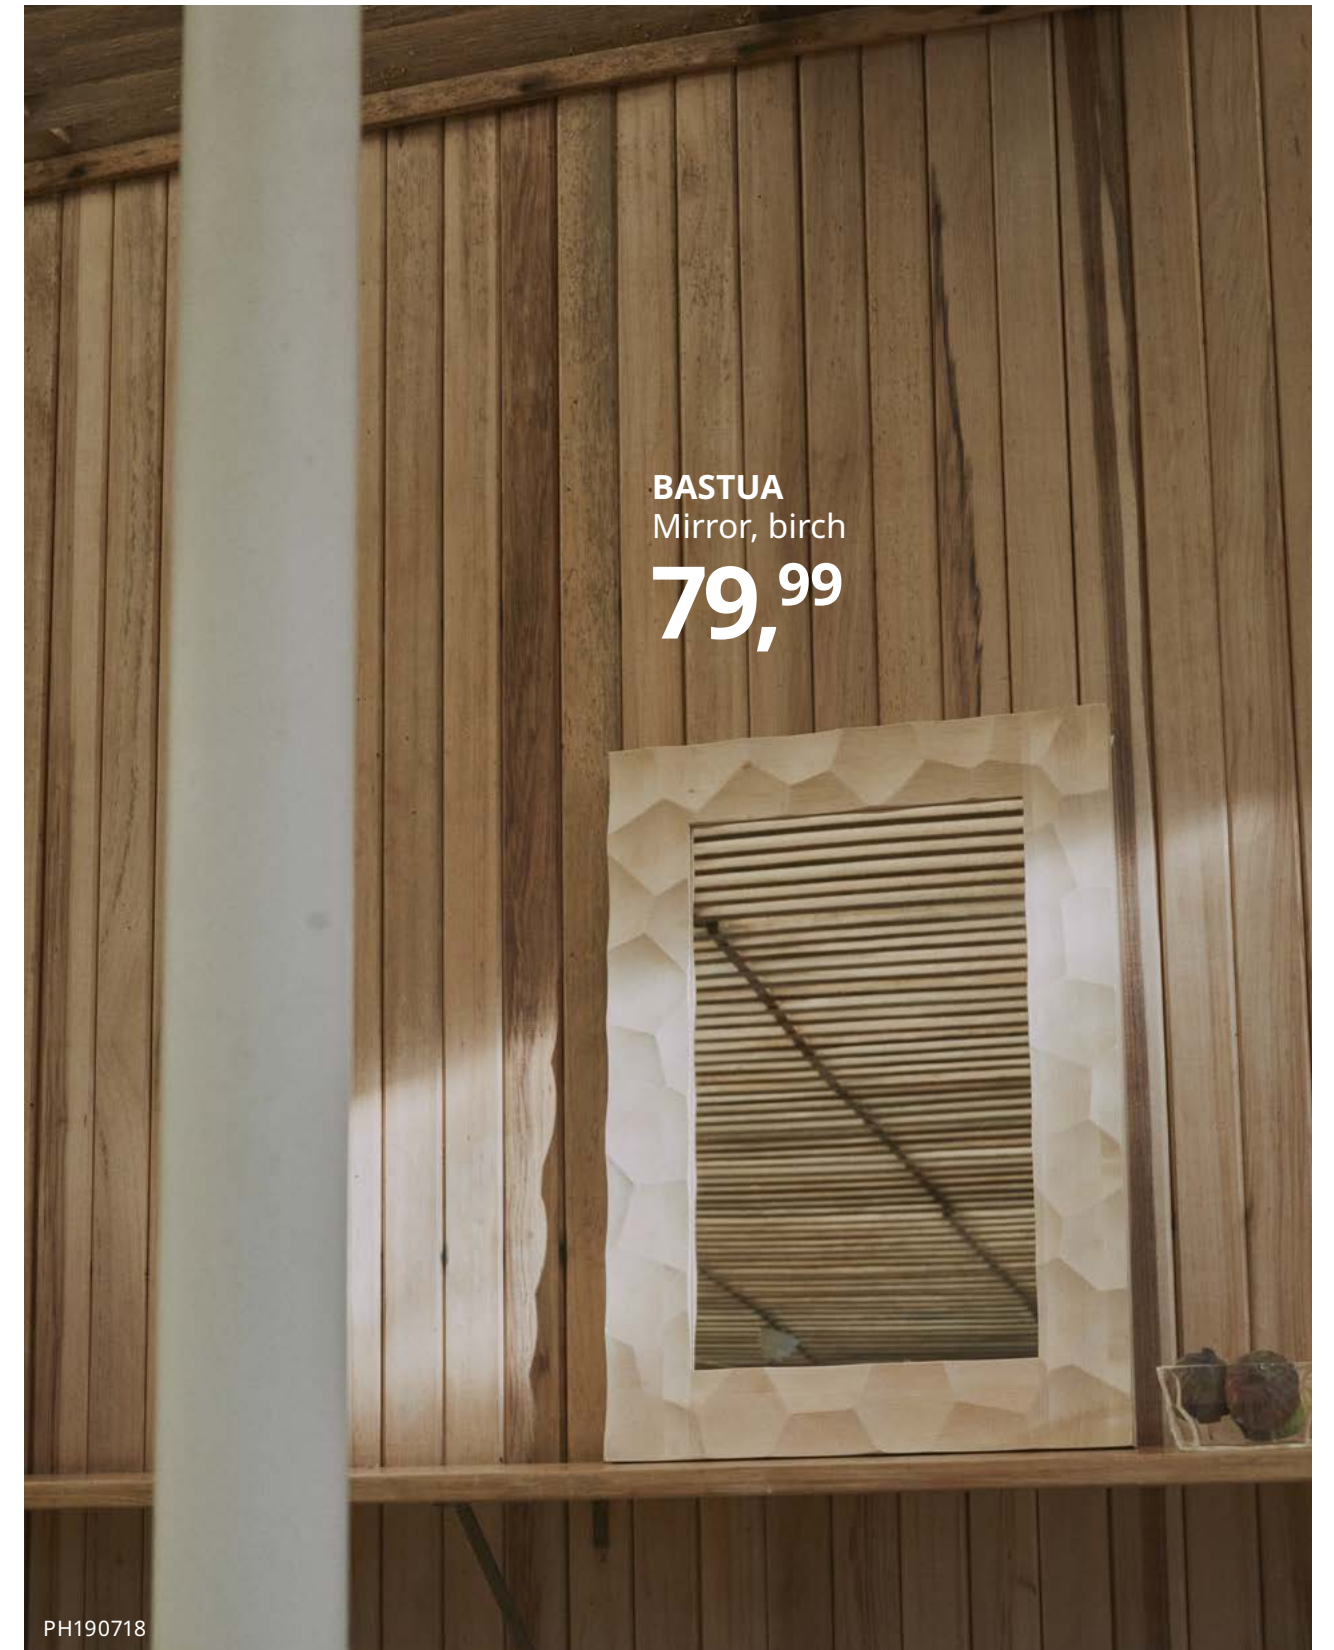

BASTUA
Mirror, birch
79,99

PH190718